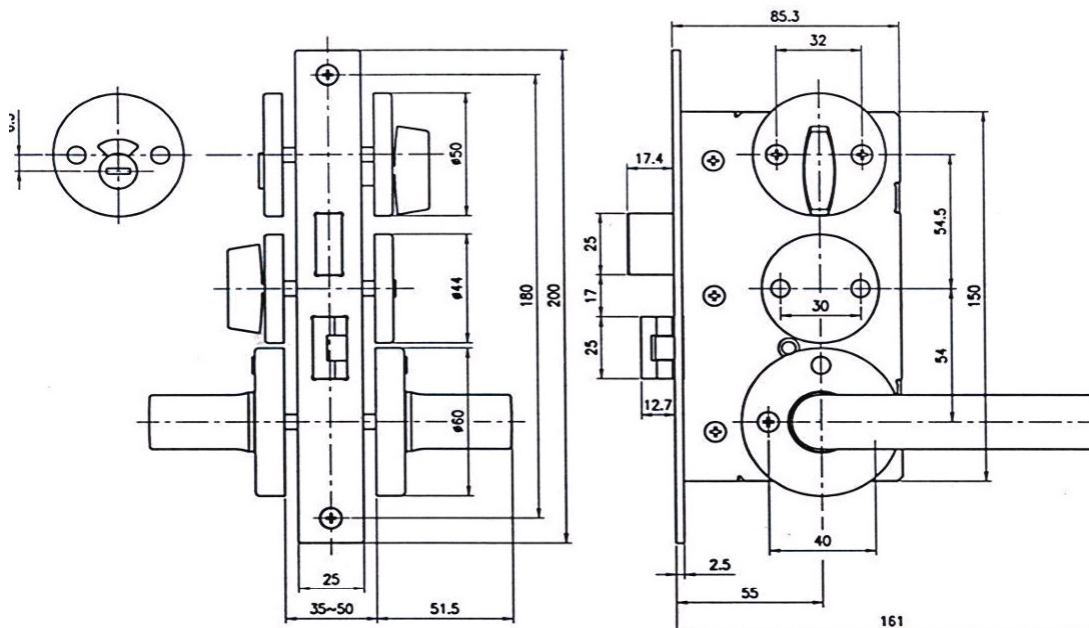

GLOBAL

EX 2270-2083

INDICATING MORTISE LOCK

with Lever Handle & Thumbturn

**HIGH QUALITY
SHIP'S LOCKS
AND CABIN'S
HARDWARES**

Materials:
Body: Stainless Steel
Parts : Stainless Steel & Brass
Lever Handle: Stainless Steel & Brass
Indicator: Brass & Stainless Steel
Use: Common Toilet

BACKSET 55mm
DOOR THICKNESS 35~45mm