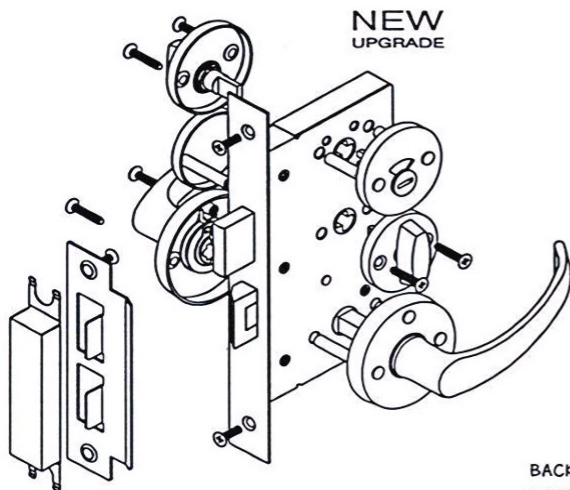

GLOBAL

EX 2270-2083

INDICATING MORTISE LOCK

with Lever Handle & Thumbturn

**HIGH QUALITY
SHIP'S LOCKS
AND CABIN'S
HARDWARES**

Materials:
Body: Stainless Steel
Parts : Stainless Steel & Brass
Lever Handle: Stainless Steel & Brass
Indicator: Brass & Stainless Steel
Use: Common Toilet

BACKSET 55mm
DOOR THICKNESS 35~45mm